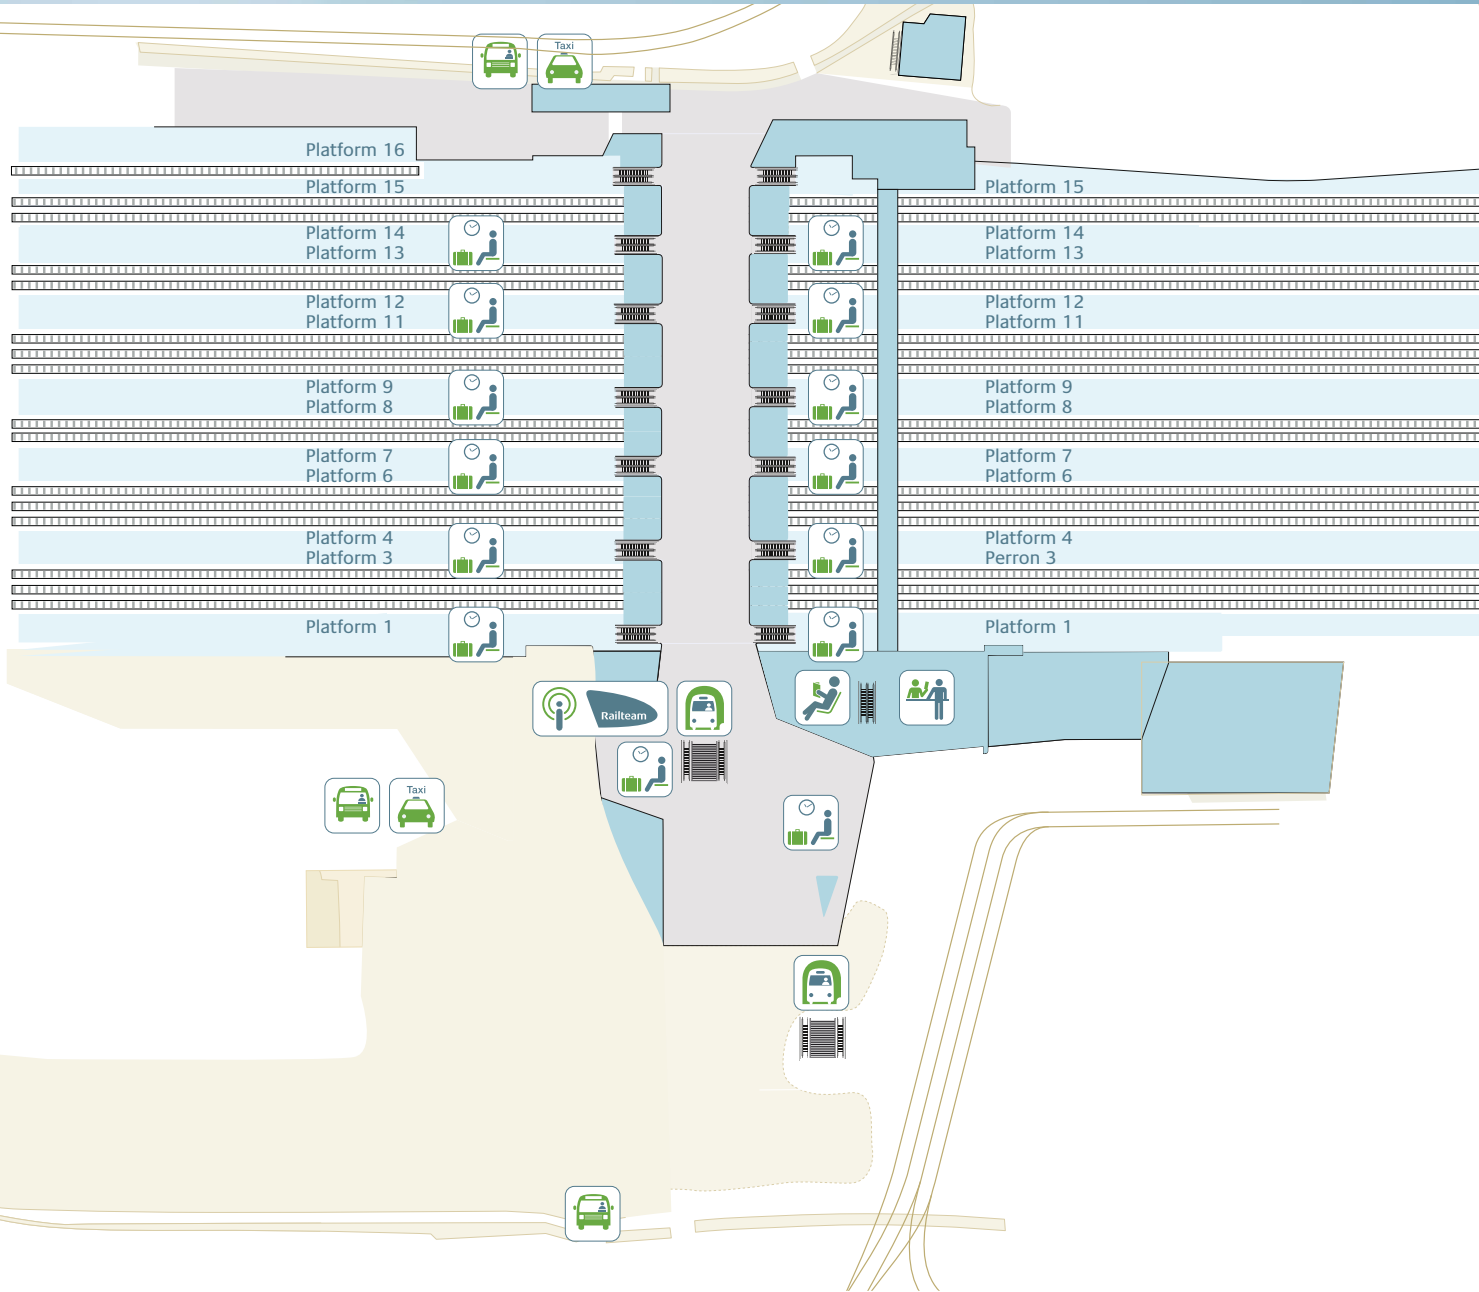

# Rotterdam Centraal (Rotterdam, Netherlands)

- Railteam info point
- International Ticket office
- Lounge
- Waiting area
- Meeting Point
- Bus
- Underground
- Taxis
- Car Rental