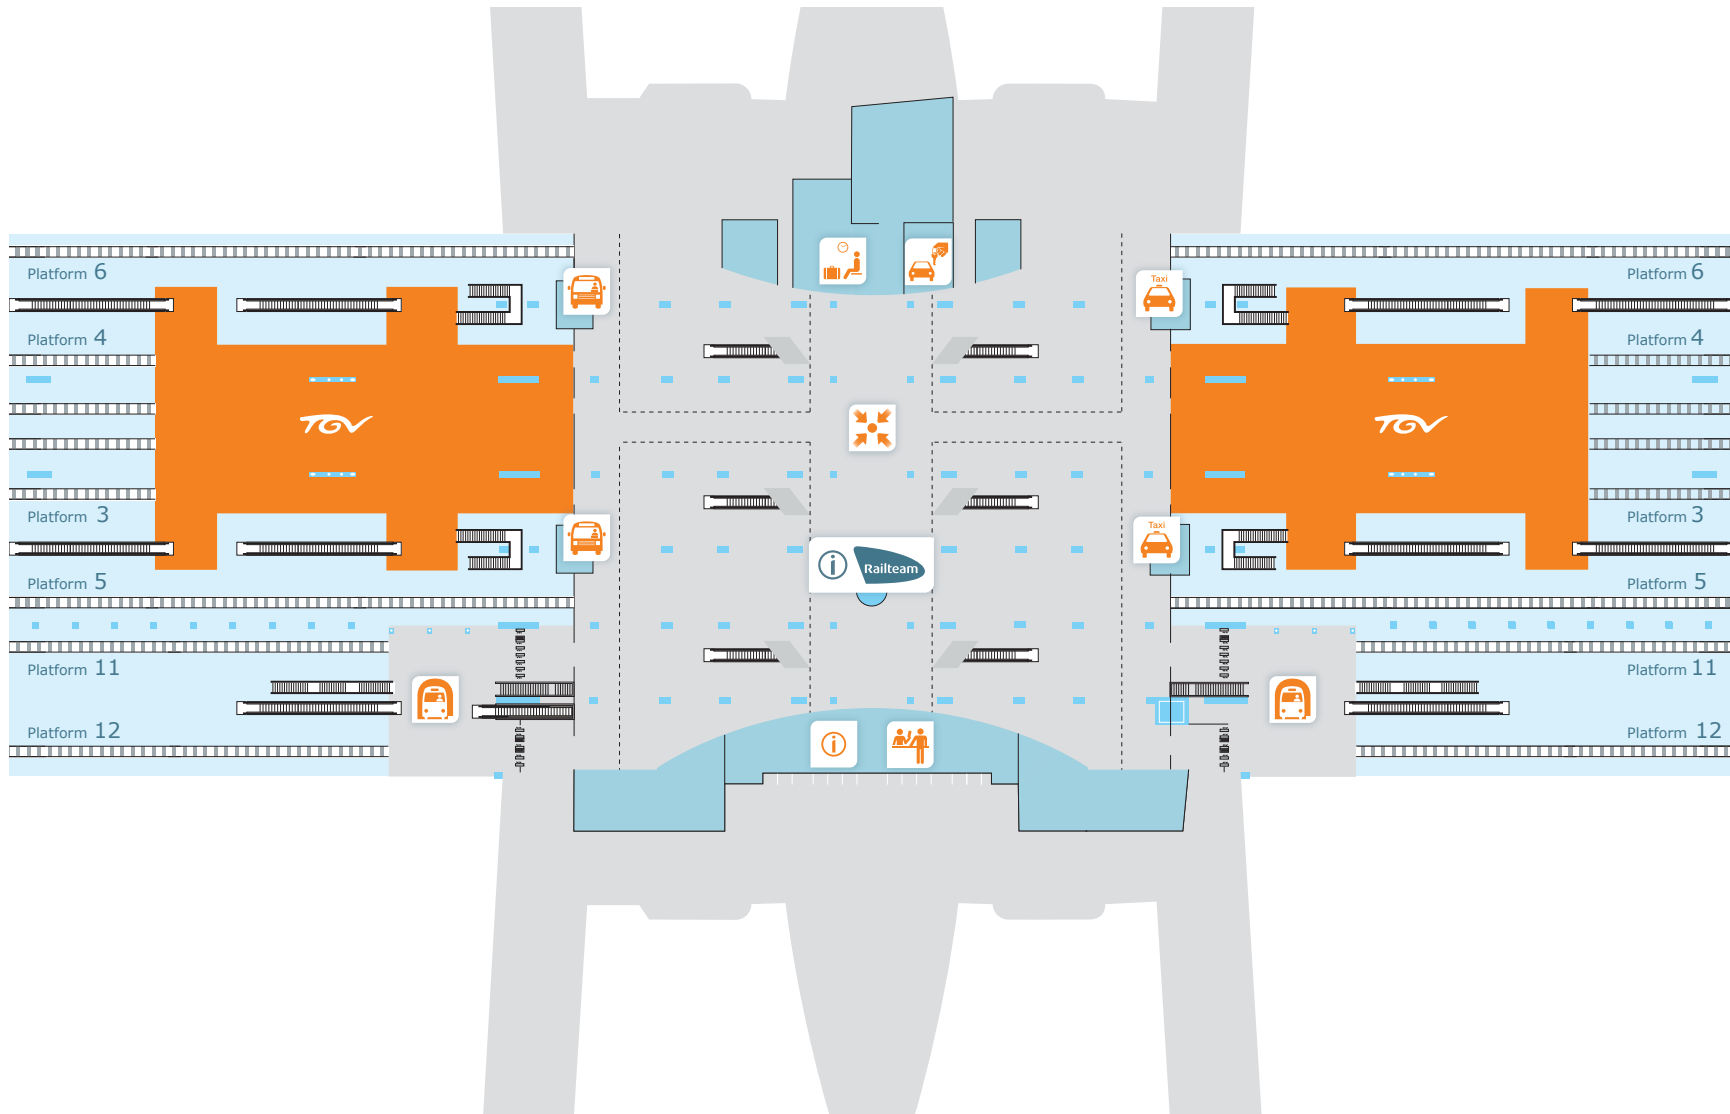

Aéroport Charles de Gaulle 2 - TGV (Roissy, France)

-  Railteam info point
-  Info point
-  Waiting area
-  Meeting point
-  International boarding area
-  International ticket office
-  Bus
-  Underground
-  Taxis
-  Car rental