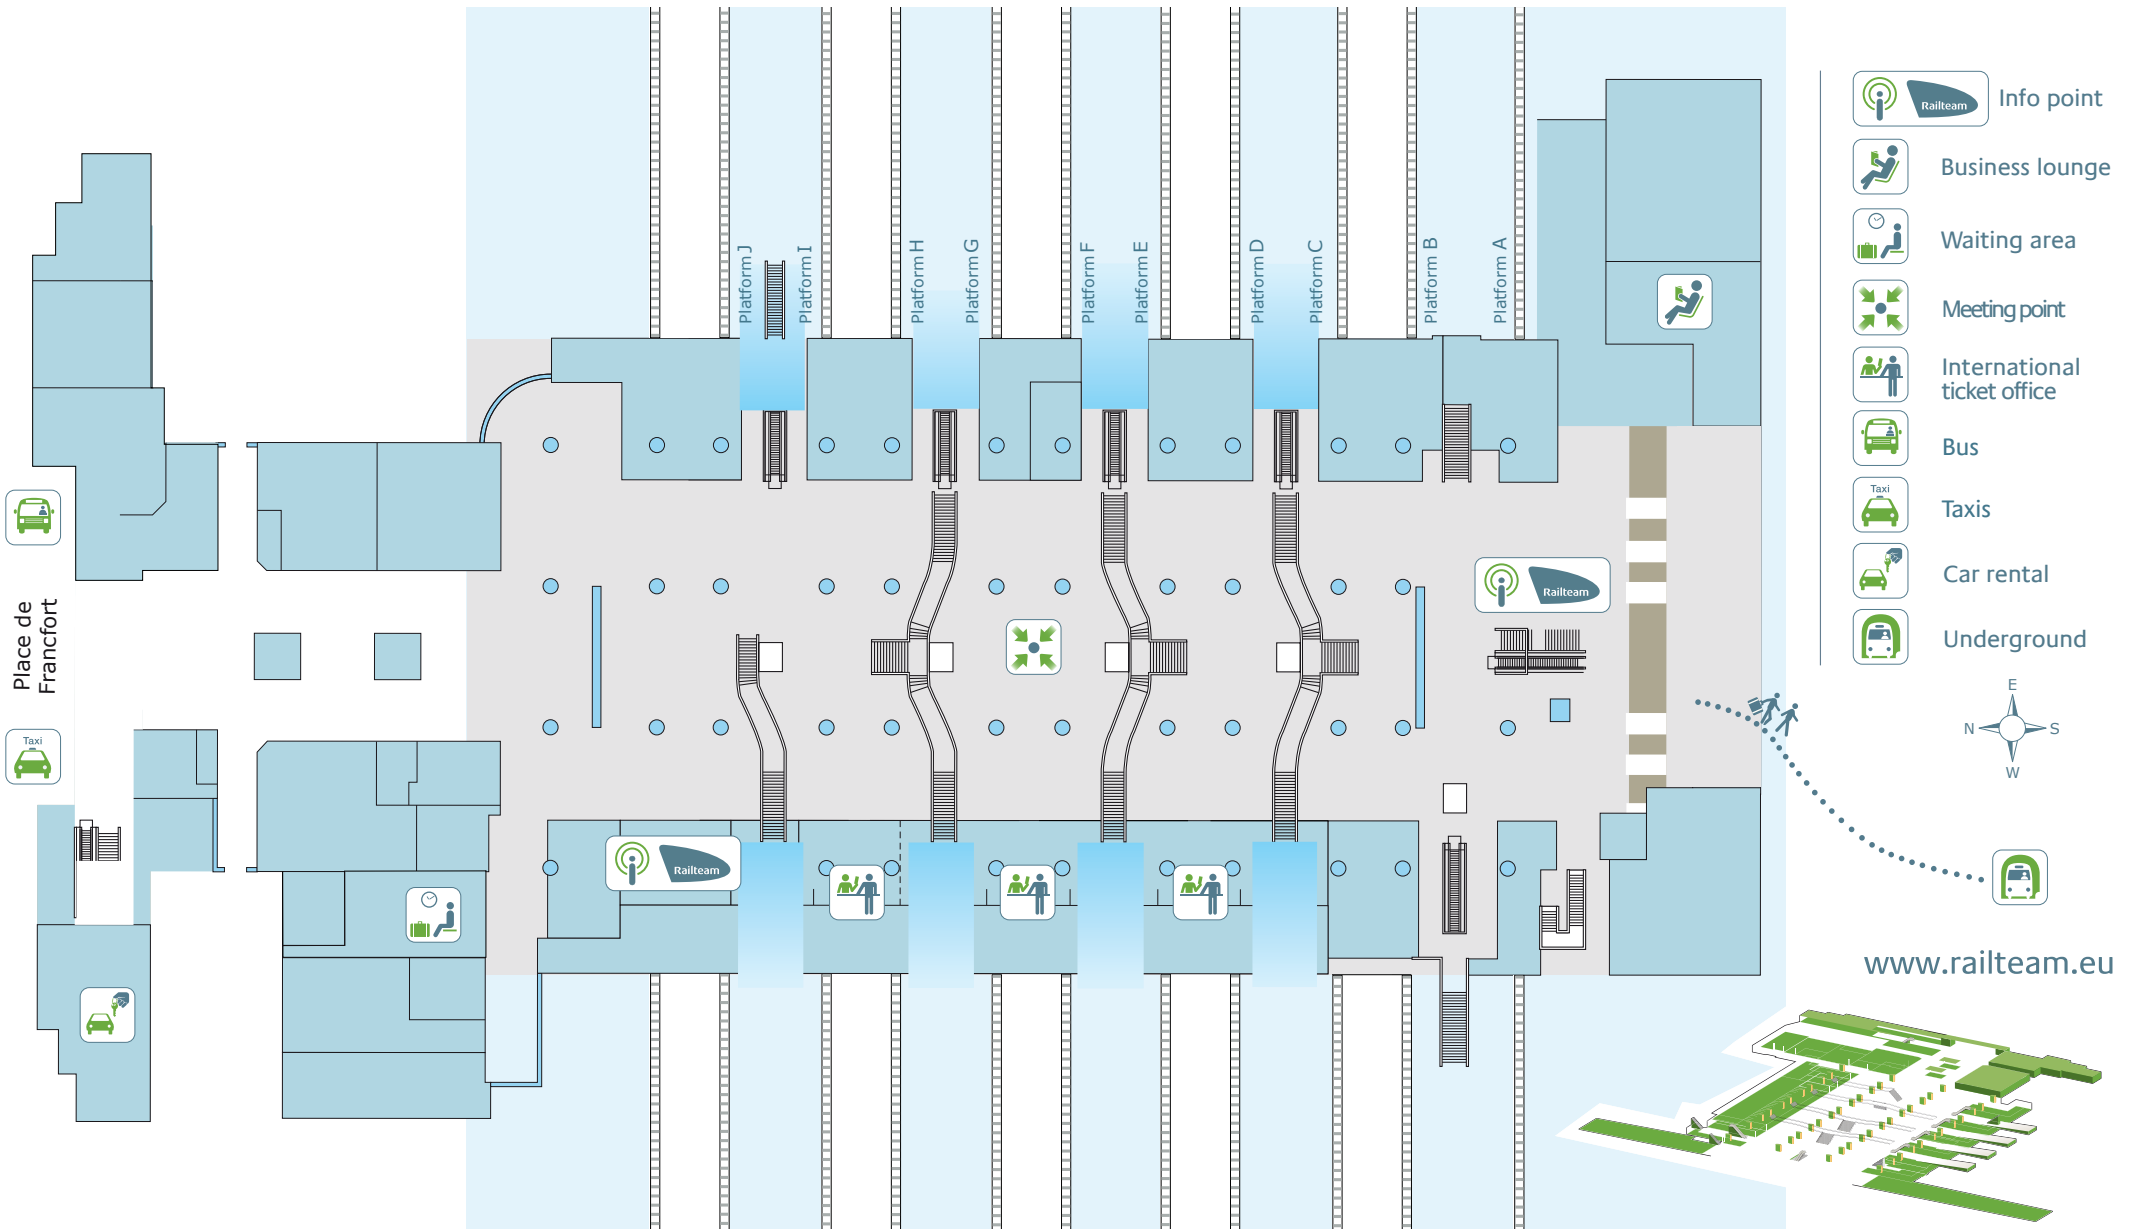

High Speed Europe

Lyon Part-Dieu (Lyon, France)

Place de Francfort

-  Info point
-  Business lounge
-  Waiting area
-  Meeting point
-  International ticket office
-  Bus
-  Taxis
-  Car rental
-  Underground