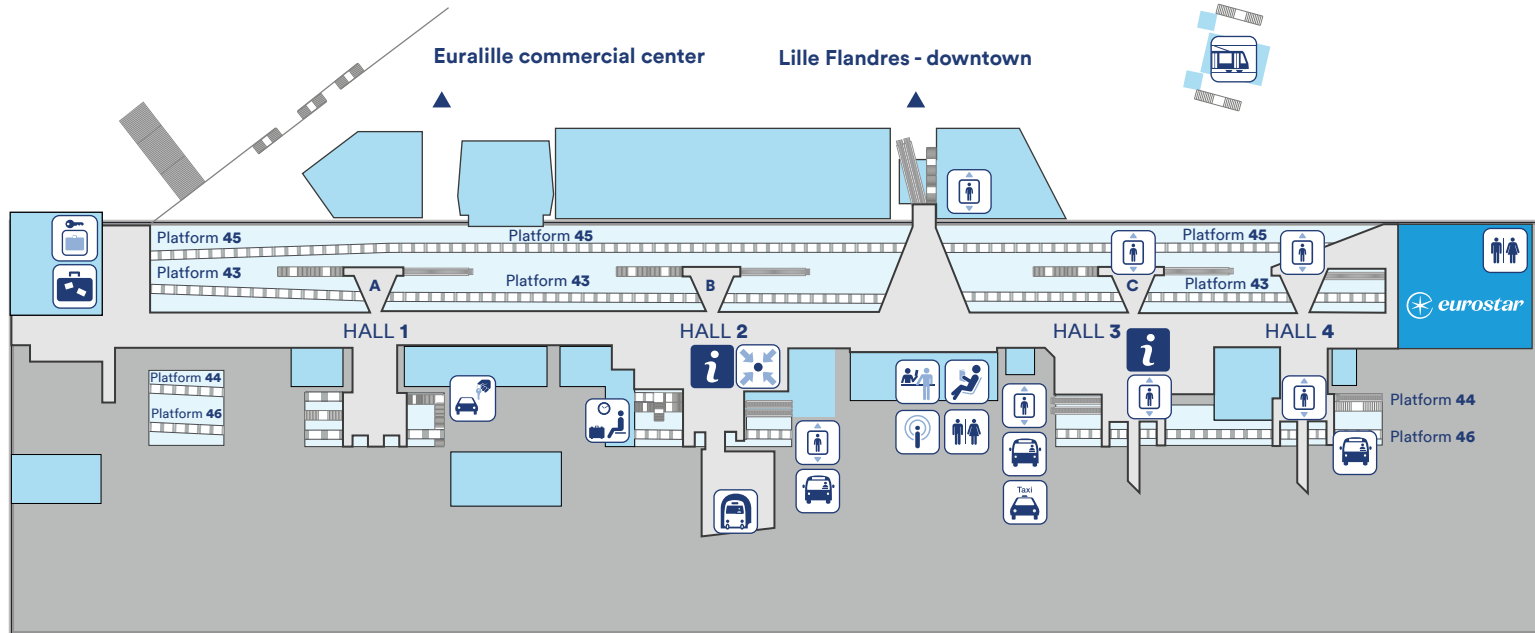

LILLE-EUROPE (FRANCE)

 Departure zone international travel

 Waiting area

 Toilet

 Lounge

 Meeting Point

 Lift

Ticket desk

 Travel Center

Info point

 Info point

 Railteam Information point

Services

 Luggage Locker

 Luggage Lost & Found

Transport

 Taxi

 Metro

 Tram

 Bus

 Car rental