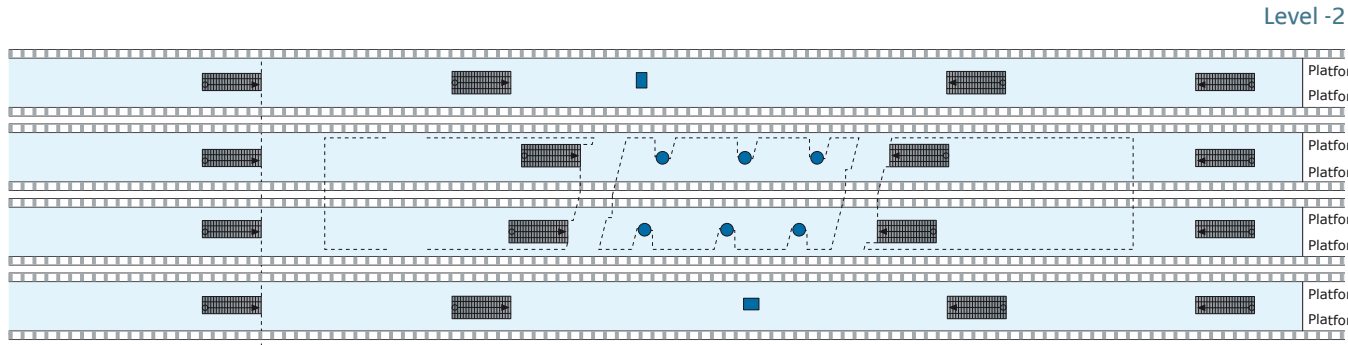

Level 1

Level 2

- Info point
- Business lounge
- International ticket office
- Bus
- Underground
- Taxi

High Speed Europe

# Berlin HBF (Berlin, Germany) Level -1 / Level -2

Level -1

Level -2

-  Info point
-  International ticket office
-  Car rental