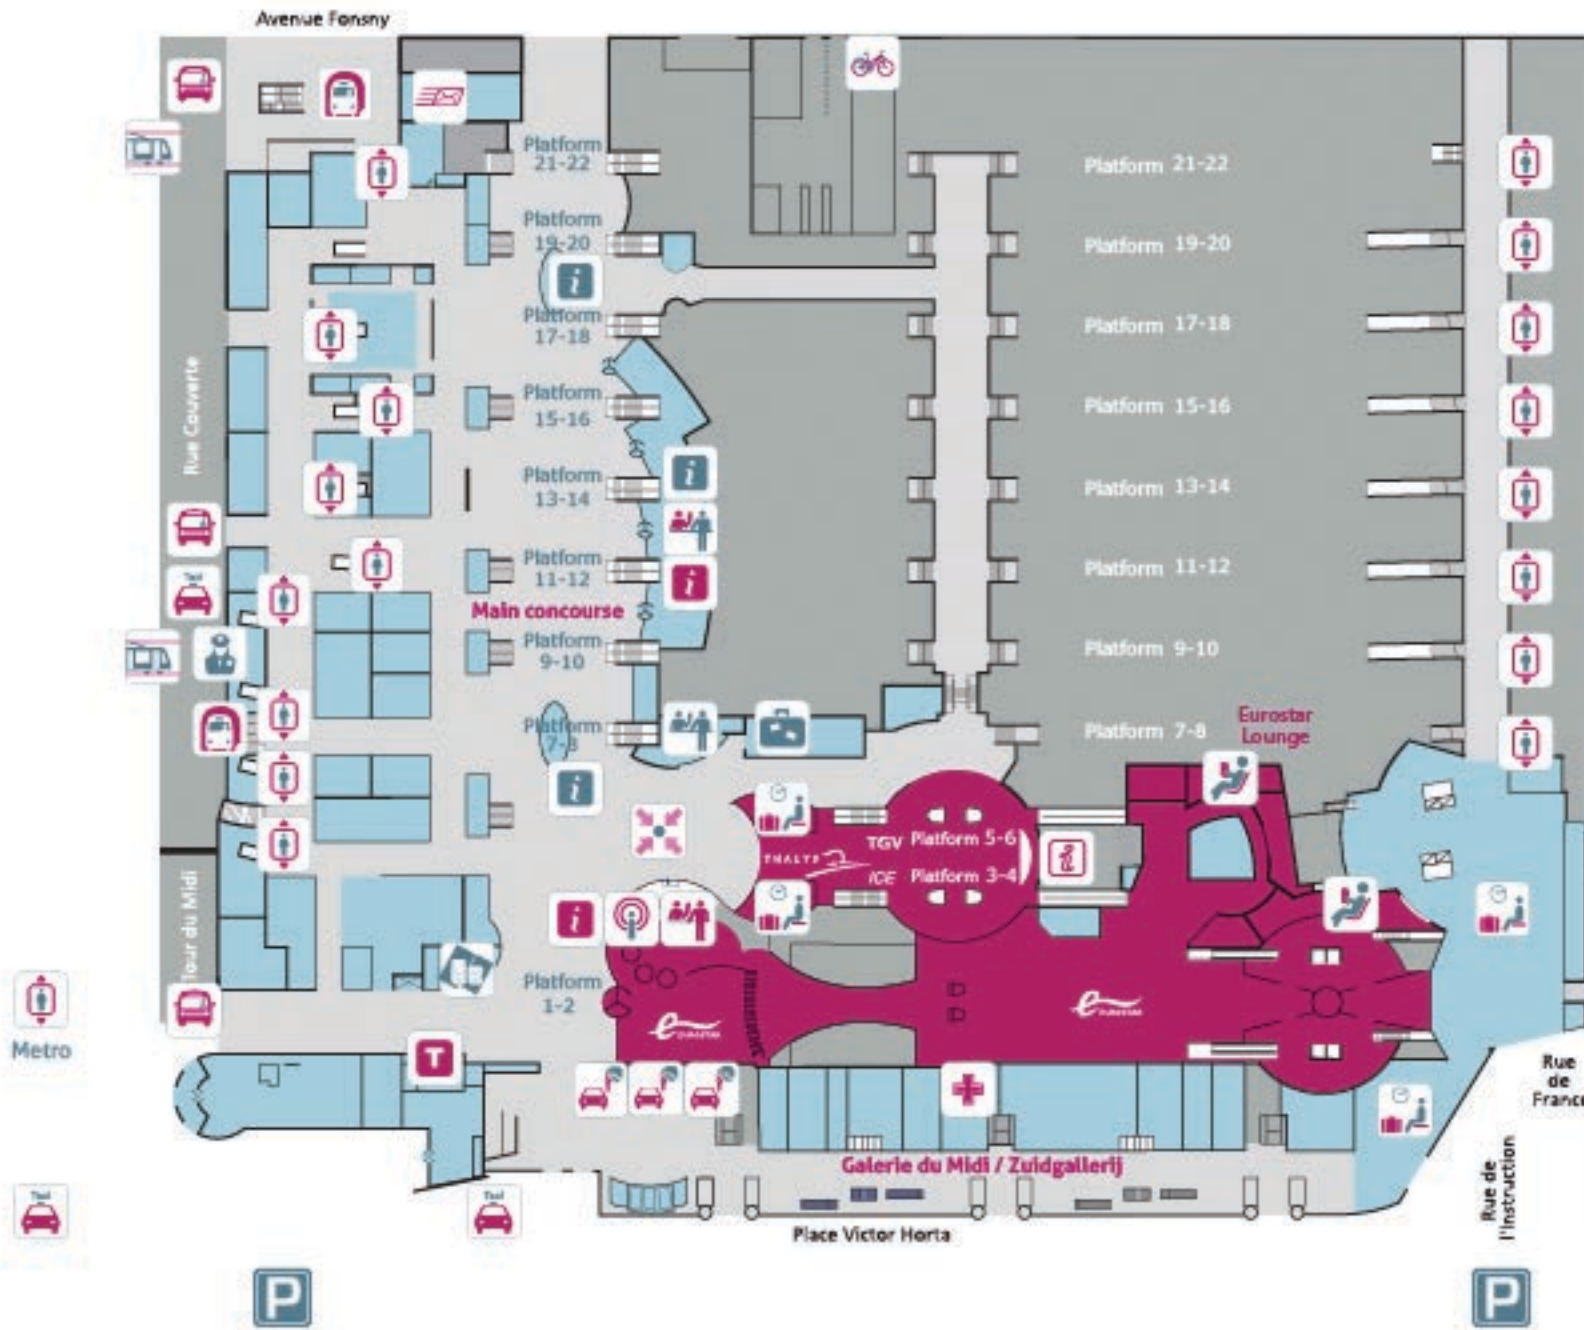

Bruxelles-Midi / Brussel Zuid (Brussels, Belgium)

- Railteam Info point
 - Lift
 - Business lounge
 - Waiting area
 - Meeting point
 - International boarding area
-
- Ticket offices**
- Travel Centre (national and international tickets)
 - Out of hours ticket desk (national tickets)
 - Departure Today Zone (international tickets)
-
- Info points**
- National Rail
 - International Rail
 - Thalys info point
-
- Services**
- Police
 - Tourist Office
 - Bureau de change
 - Pharmacy
 - Post office
 - Baggage Storage
-
- Transport**
- Taxis
 - Metro
 - Tram
 - Bus
 - Car rental
 - Bicycle hire
 - Parking