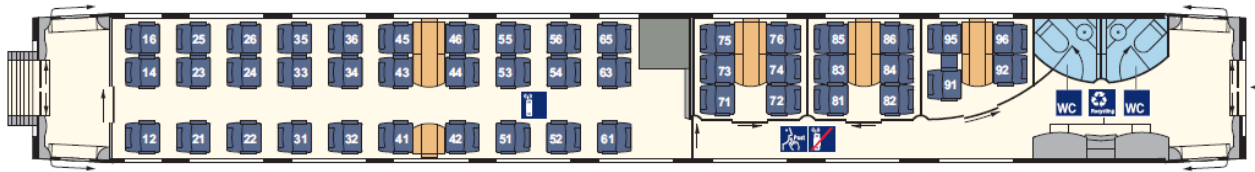

LAYOUT OF 2nd CLASS CARRIAGES

Coach 21 : 50 seats – 10 seats in the Panorama Lounge

Coach 22 : 72 seats

Coach 23 : 74 seats

Coach 25 : 48 seats – 6 seats in the children compartment (Kleinkindabteil) – 1 wheelchair seat

Coach 27 : 45 seats – 17 seats in the compartments

LAYOUT OF 1st CLASS CARRIAGES

Coach 28 : 30 seats – 16 seats in the compartments

Coach 29 : 37 seats – 8 seats in the Panorama Lounge

BAR COACH

Coach 26 : all passengers have access to the bar carriage ("BordBistro")