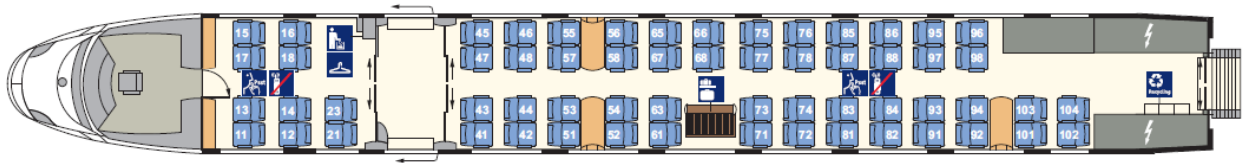

LAYOUT OF 2nd CLASS CARRIAGES

Coach 21 : 50 seats – 10 seats in the Panorama Lounge

Coach 22 : 72 seats

Coach 23 : 74 seats

Coach 25 : 48 seats – 6 seats in the children compartment (Kleinkindabteil) – 1 wheelchair seat

Coach 27 : 45 seats – 17 seats in the compartments

LAYOUT OF 1st CLASS CARRIAGES

Coach 28 : 30 seats – 16 seats in the compartments

Coach 29 : 37 seats – 8 seats in the Panorama Lounge

BAR COACH

Coach 26 : all passengers have access to the bar carriage ("BordBistro")