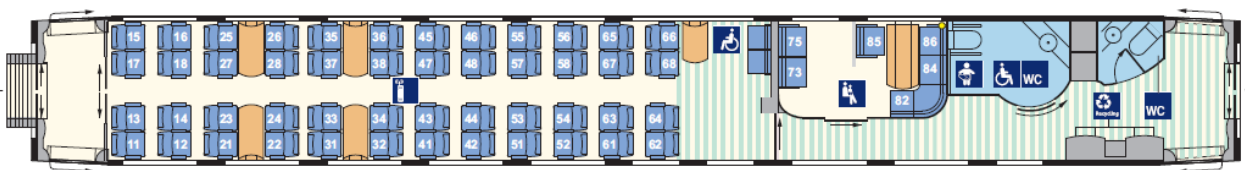

LAYOUT OF 2nd CLASS CARRIAGES

Coach 21 : 50 seats – 10 seats in the Panorama Lounge

Coach 22 : 72 seats

Coach 23 : 74 seats

Coach 25 : 48 seats – 6 seats in the children compartment (Kleinkindabteil) – 1 wheelchair seat

Coach 27 : 45 seats – 17 seats in the compartments

LAYOUT OF 1st CLASS CARRIAGES

Coach 28 : 30 seats – 16 seats in the compartments

Coach 29 : 37 seats – 8 seats in the Panorama Lounge

BAR COACH

Coach 26 : all passengers have access to the bar carriage ("BordBistro")