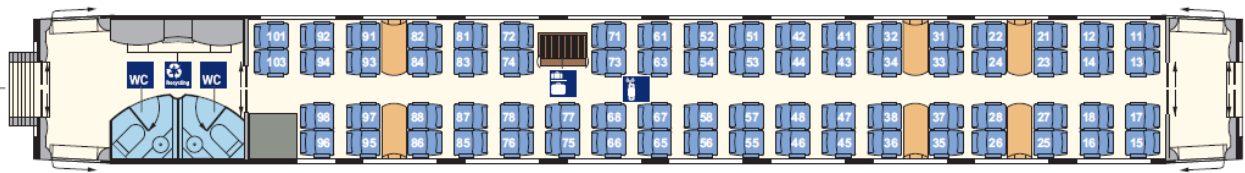

LAYOUT OF 2nd CLASS CARRIAGES

Coach 21 : 50 seats – 10 seats in the Panorama Lounge

Coach 22 : 72 seats

Coach 23 : 74 seats

Coach 25 : 48 seats – 6 seats in the children compartment (Kleinkindabteil) – 1 wheelchair seat

Coach 27 : 45 seats – 17 seats in the compartments

LAYOUT OF 1st CLASS CARRIAGES

Coach 28 : 30 seats – 16 seats in the compartments

Coach 29 : 37 seats – 8 seats in the Panorama Lounge

BAR COACH

Coach 26 : all passengers have access to the bar carriage ("BordBistro")