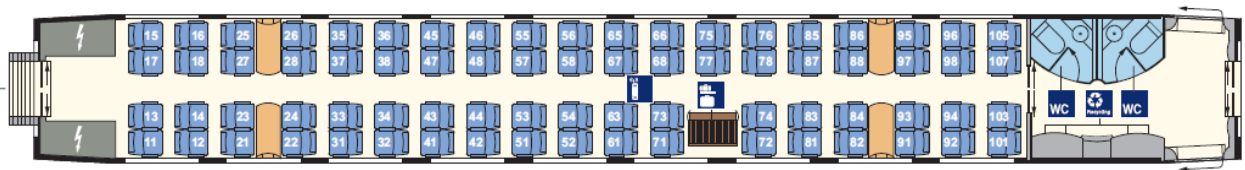

LAYOUT OF 2nd CLASS CARRIAGES

Coach 21 : 50 seats – 10 seats in the Panorama Lounge

Coach 22 : 72 seats

Coach 23 : 74 seats

Coach 25 : 48 seats – 6 seats in the children compartment (Kleinkindabteil) – 1 wheelchair seat

Coach 27 : 45 seats – 17 seats in the compartments

LAYOUT OF 1st CLASS CARRIAGES

Coach 28 : 30 seats – 16 seats in the compartments

Coach 29 : 37 seats – 8 seats in the Panorama Lounge

BAR COACH

Coach 26 : all passengers have access to the bar carriage ("BordBistro")